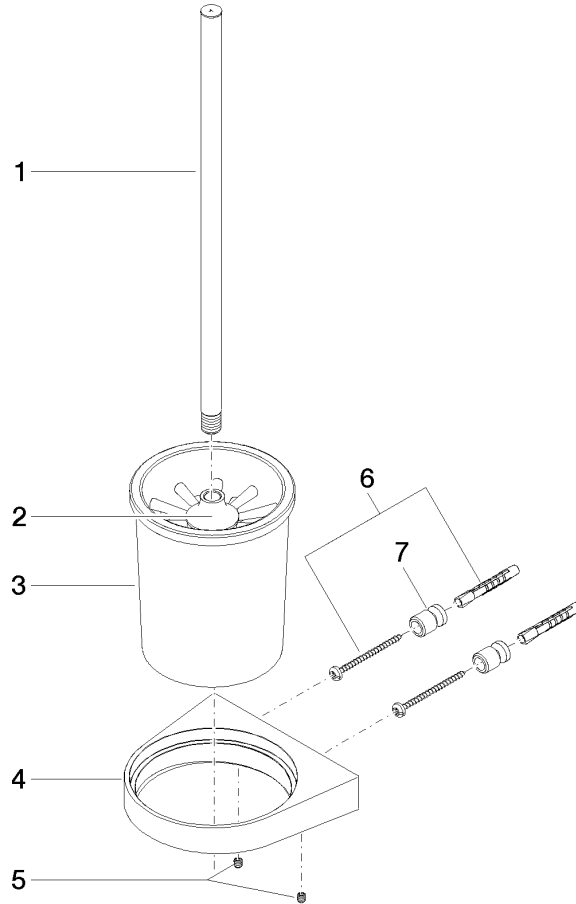

83 900 970

- crystal glass
- brush, matte black
- width 126mm
- height 415 mm
- 120mm projection

Fits: CL.1, LISSÉ, META

| | | |
|---|-------------------------------------|---------------|
|  | Chrome | 83 900 970-00 |
|  | Brushed Platinum | 83 900 970-06 |
|  | Dark Chrome | 83 900 970-19 |
|  | Light Gold | 83 900 970-26 |
|  | Brushed Light Gold | 83 900 970-27 |
|  | Brushed Durabronze (23kt Gold) | 83 900 970-28 |
|  | Matte Black | 83 900 970-33 |
|  | Brushed Bronze | 83 900 970-42 |
|  | Brushed Champagne (22kt Gold) | 83 900 970-46 |
|  | Champagne (22kt Gold) | 83 900 970-47 |
|  | Brushed Chrome | 83 900 970-93 |
|  | Brushed Dark Platinum | 83 900 970-99 |

83 900 970

mm [inches]

83 900 970

Parts for other finishes can be found here: [Brushed Platinum](#)

Spare parts list

| No. | Item Number | Name | Quantity used | Delivery time |
|-----|--------------------|------------|---------------|---------------|
| 1 | 90 20 97 507 00-00 | handle | 1 | 10 |
| 2 | 90 18 50 601 00 90 | brush | 1 | 2 |
| 3 | 90 90 04 008 00 82 | glass | 1 | 2 |
| 4 | 08 17 97 506-00 | holder | 1 | 10 |
| 5 | 90 31 11 030 00 90 | pin | 2 | 2 |
| 6 | 05 17 20 726 02 90 | fixing set | 1 | 2 |
| 7 | 08 17 20 726 90 | holder | 2 | 2 |